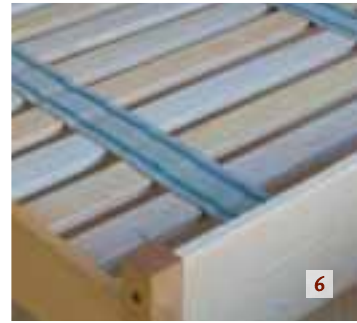

5

6

Natural Rubber

Natural rubber is a renewable resource—a natural, biodegradable substance. It is the milk, or sap, tapped from the hevea brasiliensis, the common rubber tree. The finest quality rubber is grown, harvested and processed locally, primarily on North Malaysian plantations. The trees are not cut down, and the local economy is complementary to this sustainable resource. The natural rubber used in mattresses requires very little fossil fuel energy to convert the milky sap into usable, safe products. Sap is harvested in the morning and molded into sheets the same day, resulting in an unusually pure product.